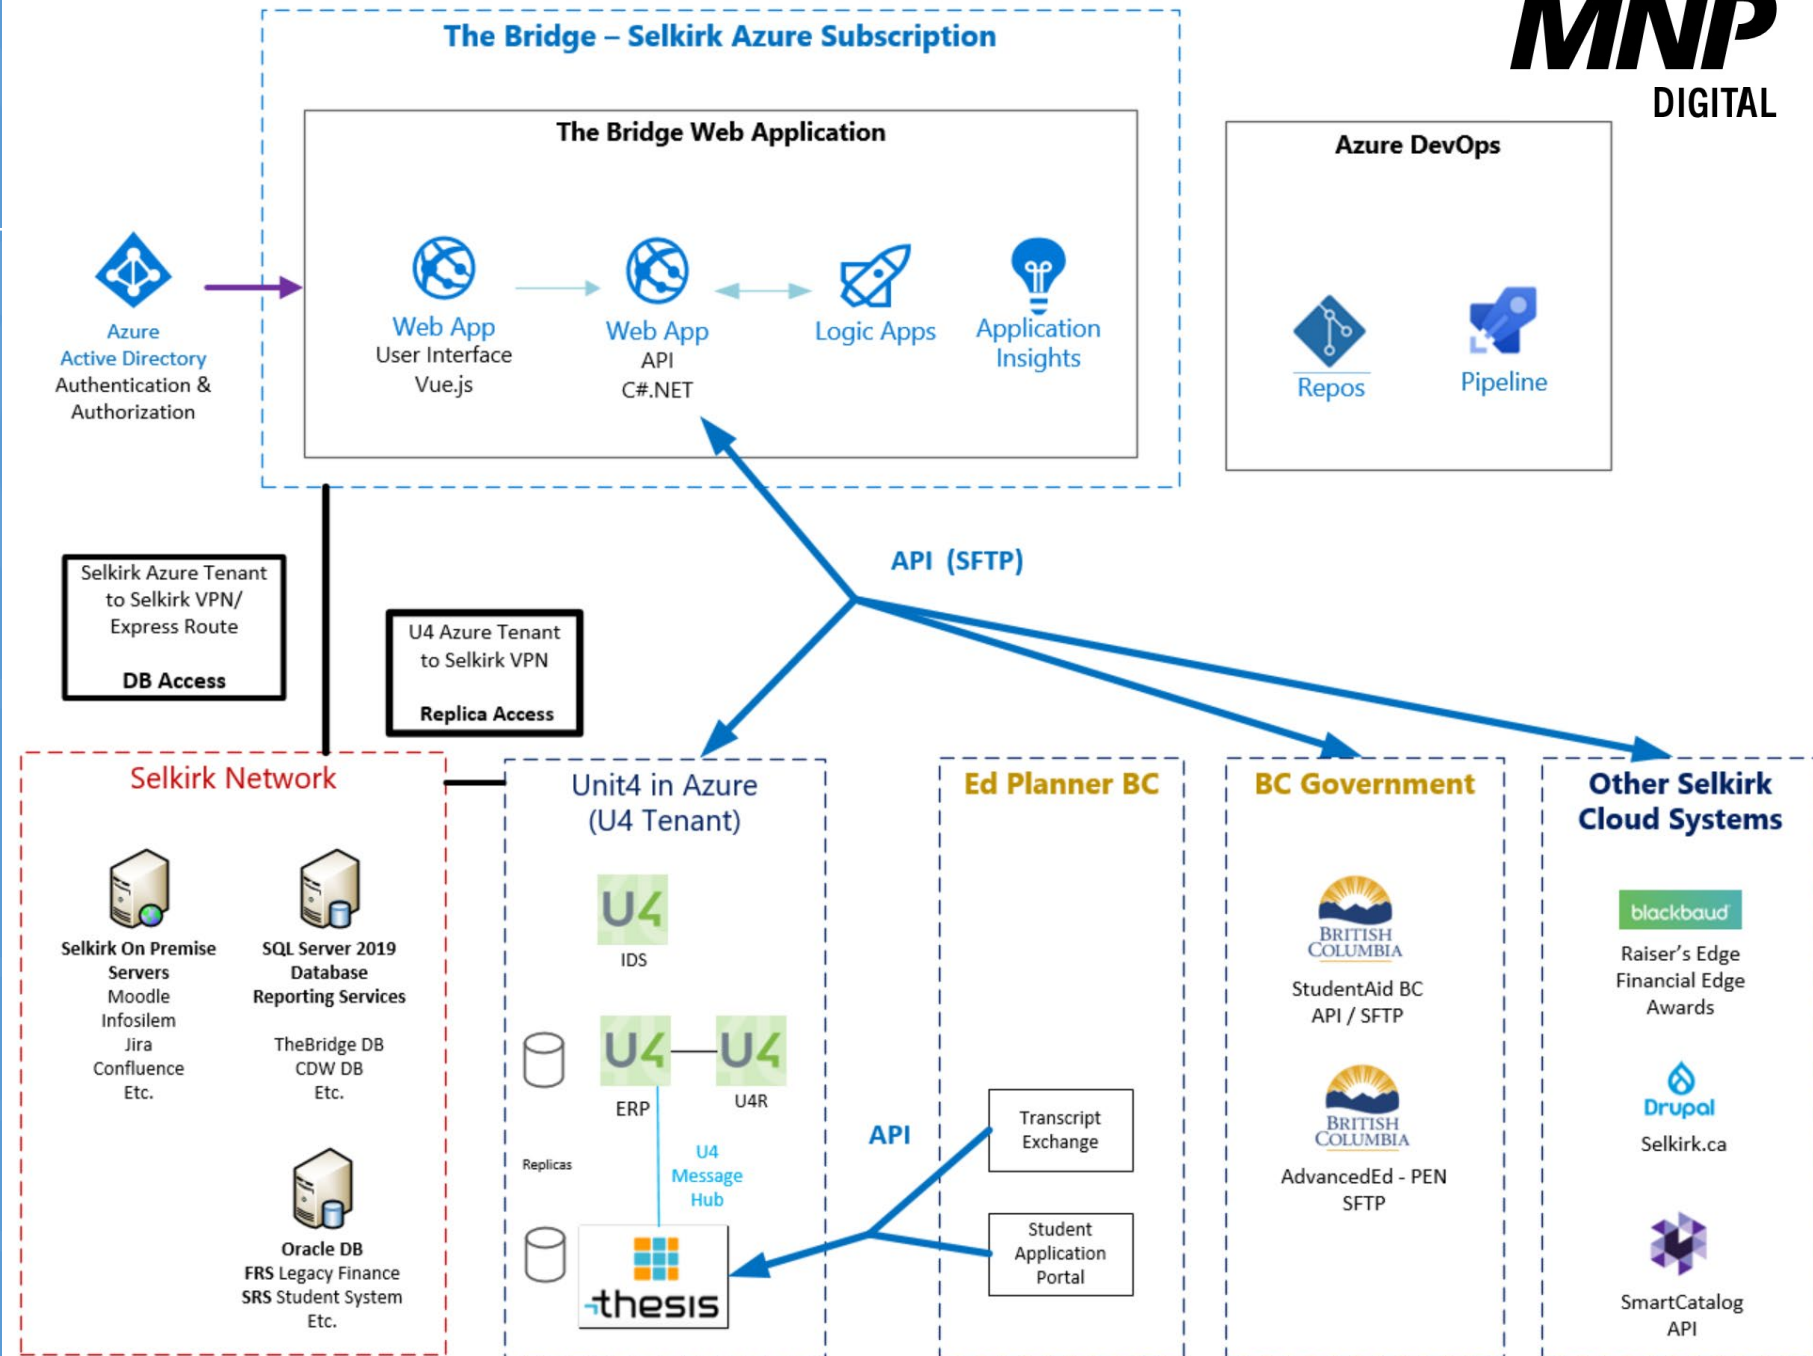

Don't have an account yet?
[Sign up at mentimeter.com](#)

PROJECT AURORA

- Joint ERP implementation project with VIU
- Full ERP solution sought with a cloud-based solution
- U4 successful vendor

Initial Vision

- Cloud
- Invested in small team of Developers with training and hiring
- Building integrations

Architecture

- Inspired by Hub and Spoke Model
- Azure
- API and Real Time Data Access

SUCCESSSES

Image credit: <https://sv-anui.com/2022/02/25/light-at-the-end-of-the-tunnel/>

- **We developed skills and expertise that Selkirk historically did not have**
 - Student, ERP, HR Data
 - Gather and Documenting requirements
 - ERP Configuration
 - Legacy Systems
 - Building Integrations
- **Invested in tools and technology**
 - Azure
 - Jira
 - Confluence
 - Azure DevOps
- **Invested in training and mentorship**
 - Azure Development
 - API Development
 - Advanced SQL
 - Co-source model for expertise (MNP)